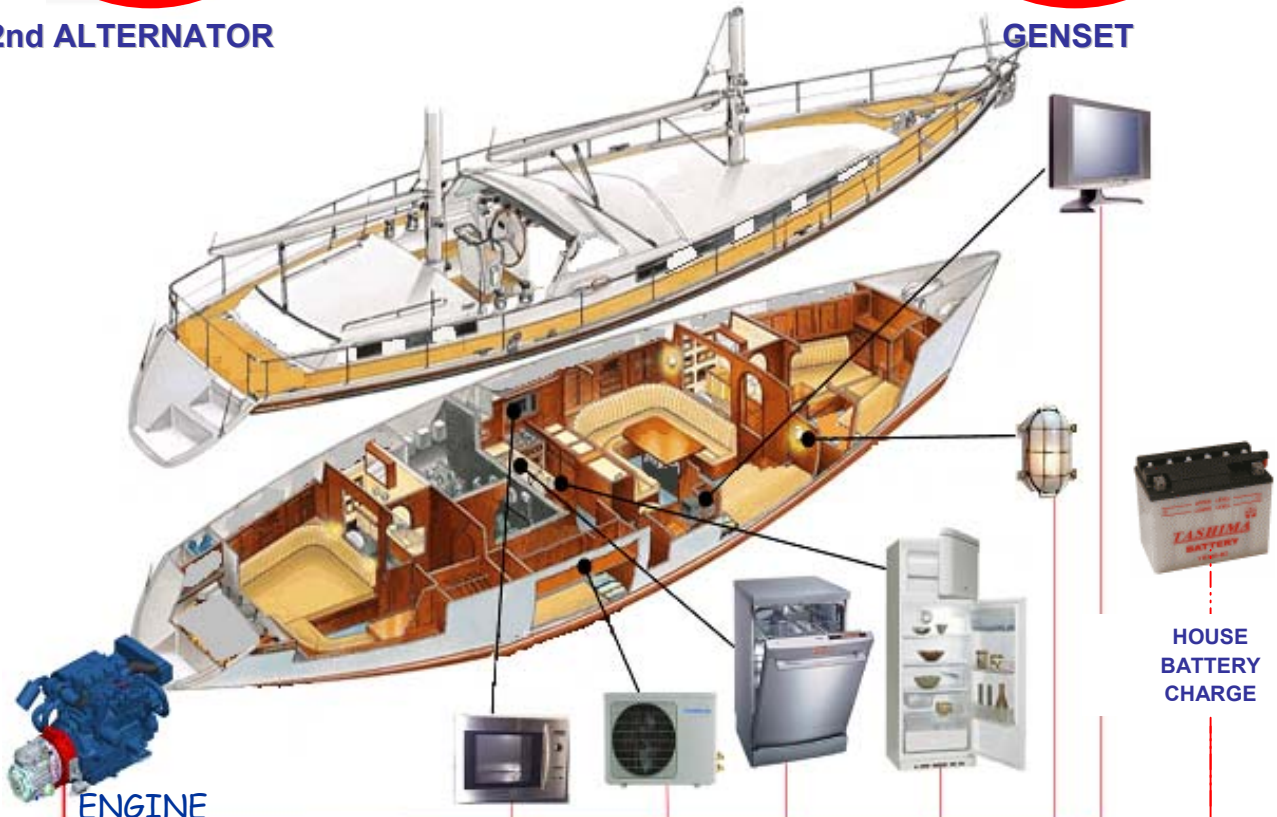

MARINE ENERGY

By Nanni Diesel

PROPELLER

GEAR BOX

ENGINE

2nd ALTERNATOR

GENERATOR

GENSET

ENGINE

230V 4.5kW GENERATOR

nannidiesel

energy in blue

10-14-21-29-38-50- 60hp

With gear box or sail drive

115 -150 -180 - 200hp

- ✓ NanniDiesel range from 10 to 200 Ch.
- ✓ High output : 85%
- ✓ 4.5 kW permanent power
- ✓ Compactness
- ✓ No maintenance
- ✓ cooling system for intensive using
- ✓ 12V 300A or 2x 12V 150
- ✓ 24V 160A or 2x 24V 80A
- ✓ 220V 50Hz regardless of engine speed