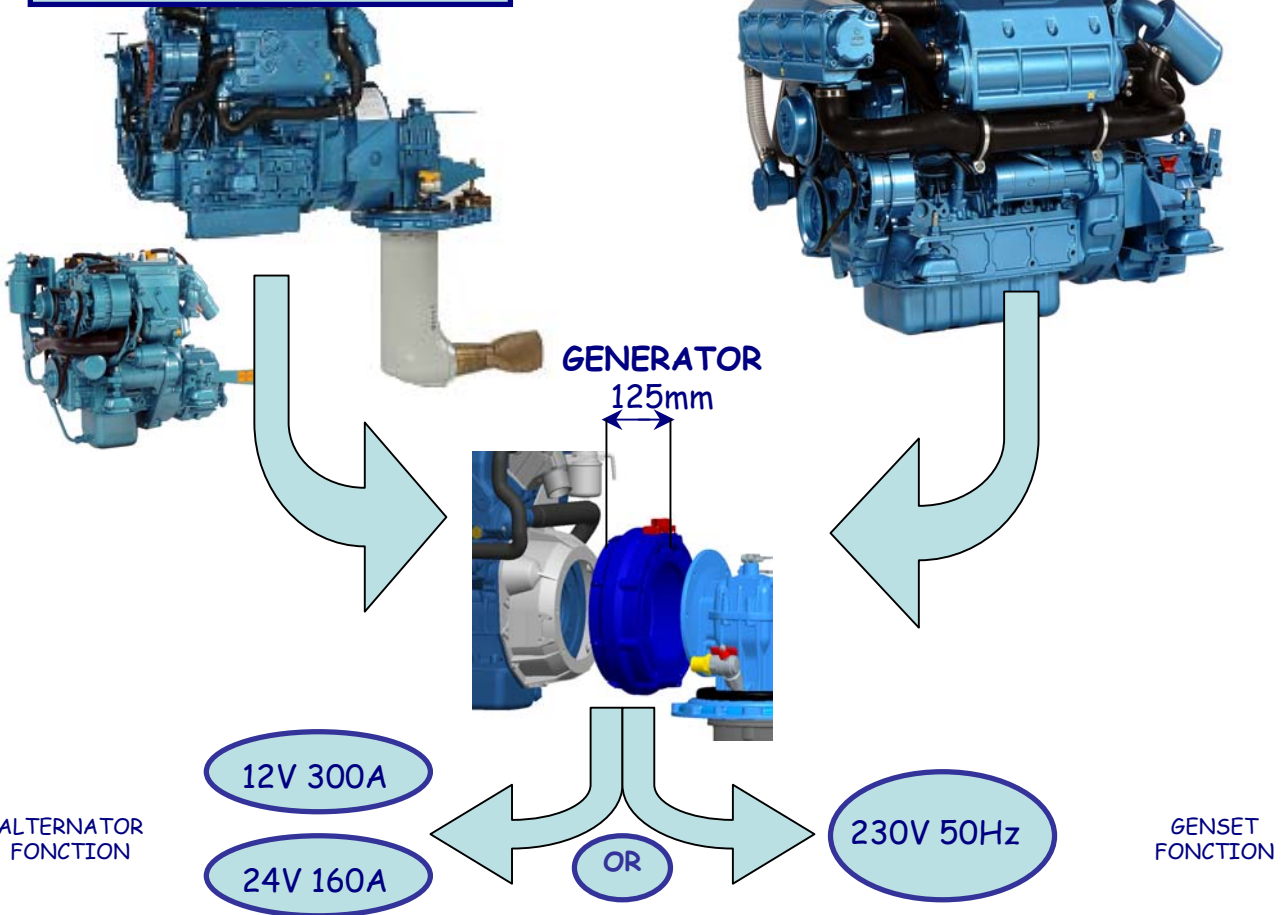

MARINE ENERGY

By Nanni Diesel

PROPELLER

GEAR BOX

ENGINE

2nd ALTERNATOR

GENERATOR

GENSET

ENGINE

230V 4.5kW GENERATOR

nannidiesel

energy in blue

10-14-21-29-38-50- 60hp

With gear box or sail drive

115 -150 -180 - 200hp

- ✓ NanniDiesel range from 10 to 200 Ch.
- ✓ High output : 85%
- ✓ 4.5 kW permanent power
- ✓ Compactness
- ✓ No maintenance
- ✓ cooling system for intensive using
- ✓ 12V 300A or 2x 12V 150
- ✓ 24V 160A or 2x 24V 80A
- ✓ 220V 50Hz regardless of engine speed