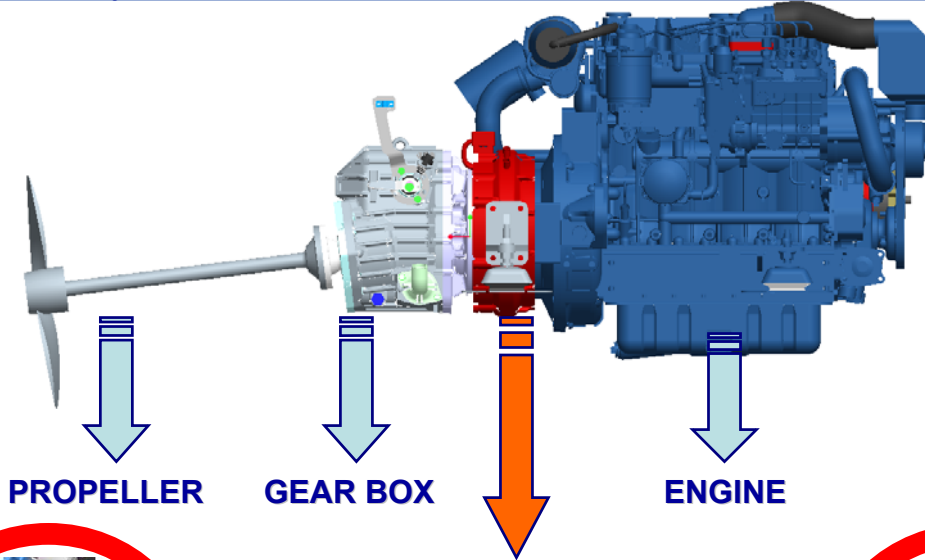

MARINE ENERGY

By Nanni Diesel

PROPELLER

GEAR BOX

ENGINE

2nd ALTERNATOR

GENERATOR

GENSET

ENGINE

230V 4.5kW GENERATOR

nannidiesel

energy in blue

10-14-21-29-38-50- 60hp

With gear box or sail drive

115 -150 -180 - 200hp

- ✓ NanniDiesel range from 10 to 200 Ch.
- ✓ High output : 85%
- ✓ 4.5 kW permanent power
- ✓ Compactness
- ✓ No maintenance
- ✓ cooling system for intensive using
- ✓ 12V 300A or 2x 12V 150
- ✓ 24V 160A or 2x 24V 80A
- ✓ 220V 50Hz regardless of engine speed